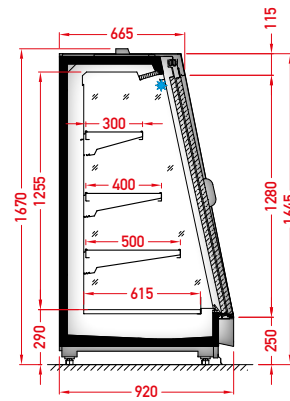

RDAN-29 DDS

2500

STANDARD FEATURES

- working temperature from 0°C to 2°C;
- natural defrosting
- 2 x NTC temperature probe
- siphoned condensate drains
- exposition: zinc-plated steel, powder coated in white (RAL 9003)
- 3 rows of suspended shelves, on shelves and on air inlet price holders 39 mm
- lighting: top, LEDit
- color of the base – black (RAL 9005)
- mechanical night blind

OPTIONS

- sidewalls
- vertical LEDit lighting (DDS)
- underlighting shelves LEDit lighting
- cotroller with electronic expansion valve
- bumper

BSA – front glass riser | single, straight | fixed
DDS – door | double, straight | sliding (sideways)