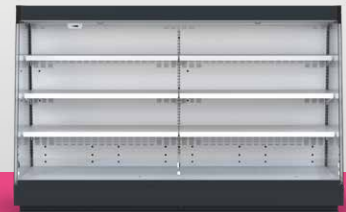

RDAN-29 BSA

2500

RDAN-29 DDS

2500

## STANDARD FEATURES

- working temperature from 0°C to 2°C;
- natural defrosting
- 2 x NTC temperature probe
- siphoned condensate drains
- exposition: zinc-plated steel, powder coated in white (RAL 9003)
- 3 rows of suspended shelves, on shelves and on air inlet price holders 39 mm
- lighting: top, LEDit
- color of the base – black (RAL 9005)
- mechanical night blind

## OPTIONS

- sidewalls
- vertical LEDit lighting (DDS)
- underlighting shelves LEDit lighting
- cotroller with electronic expansion valve
- bumper

BSA – front glass riser | single, straight | fixed  
 DDS – door | double, straight | sliding (sideways)