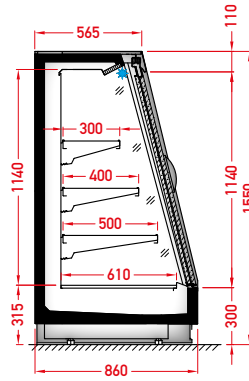

RDAD-N5 BSA

1250

RDAD-N5 DDS

2500

RDAD-N5 DVO

2500

STANDARD FEATURES

- working temperature, straight module: from 0°C to 2°C;
- natural defrosting
- 2 x NTC temperature probe
- siphoned condensate drains
- exposition: zinc-plated steel, powder coated in white (RAL 9003)
- 3 rows of suspended shelves, on shelves and on air inlet price holders 39 mm
- lighting: top, LEDit
- color of the base – black (RAL 9005)
- mechanical night blind for version BSA

OPTIONS

- sidewalls
- vertical LEDit lighting (DDS, DVO)
- underlighting shelves LEDit lighting
- cotroller with electronic expansion valve
- bumper

BSA – front glass riser | single, straight | fixed
DDS – door | double, straight | sliding (sideways)
DVO – door | double, straight | hinged