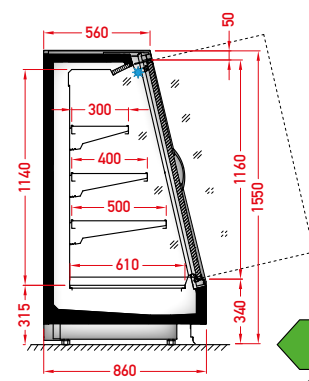

RDAD-N5 BSA

1250

RDAD-N5 DDS

2500

RDAD-N5 DVO

2500

STANDARD FEATURES

- working temperature, straight module: from 0°C to 2°C;
- natural defrosting
- 2 x NTC temperature probe
- siphoned condensate drains
- exposition: zinc-plated steel, powder coated in white (RAL 9003)
- 3 rows of suspended shelves, on shelves and on air inlet price holders 39 mm
- lighting: top, LEDit
- color of the base – black (RAL 9005)
- mechanical night blind for version BSA

OPTIONS

- sidewalls
- vertical LEDit lighting (DDS, DVO)
- underlighting shelves LEDit lighting
- cotroller with electronic expansion valve
- bumper

BSA – front glass riser | single, straight | fixed
DDS – door | double, straight | sliding (sideways)
DVO – door | double, straight | hinged